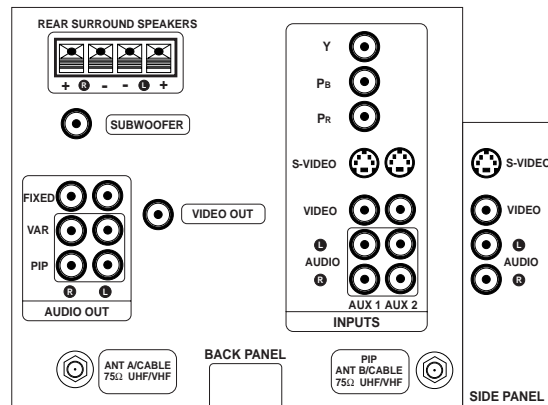

SmartPicture™ w/Personal Preference Channel Label

SmartSurf™

SmartMute™

Trilingual Onscreen Display

Closed Caption

Onscreen Clock with Sleep Timer and Alarm Timer

Component Input

Advanced Help Menu

SmartClock™

Easy First Time Setup

Auto Programming

Channel Reminder Display

Channel Edit

GUIDE Plus+ is a trademark of Gemstar Development Corp.

MagnaBrite, Incredible Picture, SmartClock, Smart Window, SmartSound, SmartPicture, SmartMute, SmartSurf, Incredible Stereo, and SmartLock™ are trademarks of Philips Consumer Electronics Co. As an Energy Star® Partner, Philips Electronics North America Corporation has determined that this product meets the Energy Star® guidelines for energy efficiency.

Sound

25-Watt dbx® Hi-Fi Stereo Sound System

Experience all the benefits of live entertainment with none of the hassle. Built-in MTS/SAP decoder, bass boost, and individual bass, treble, and balance controls for personal listening preference. dbx® noise reduction eliminates hiss and high-frequency interference (12.5 Watts RMS per channel into 8Ω, from 50Hz to 20kHz, with no more than 0.5% Total Harmonic Distortion).

SmartSound™

True Surround Sound

Onscreen Tone Controls with Bass Boost

Incredible Stereo™

Onscreen Volume Bar

Subwoofer Output

Audio/Video Jack Panel JP9526

Additional Features Include:

- 160° wide-angle screen
- 550 foot lamberts peak brightness
- 7" liquid-cooled, liquid-coupled tubes
- 181-total channel capability
- Clearview video noise reduction
- Random channel access
- Programmable scan tuning
- 120-minute sleep timer
- Total remote menu-format tuning with multicolor onscreen graphics
- 4-way cursor directional control
- One-button picture reset
- Status recall
- Mono/stereo/SAP select
- Cable/normal select
- Two 5", full-range round speakers

UPC: 0 37849 88509 3
Product dimensions: 48.12"W x 61.0"H x 24.12"D
Product weight: 198 lbs.
Carton dimensions: 52.75"W x 62.62"H x 30.0"D
Carton weight: 230 lbs.
Master pack: 1

Carton Contains: 55" Large Screen TV, Universal TV/VCR/DVD/DBS/CBL Remote Control w/Batteries, Operating Instructions, Warranty Information

Specifications subject to change without notice.

Let's make things better.

PHILIPS MAGNAVOX